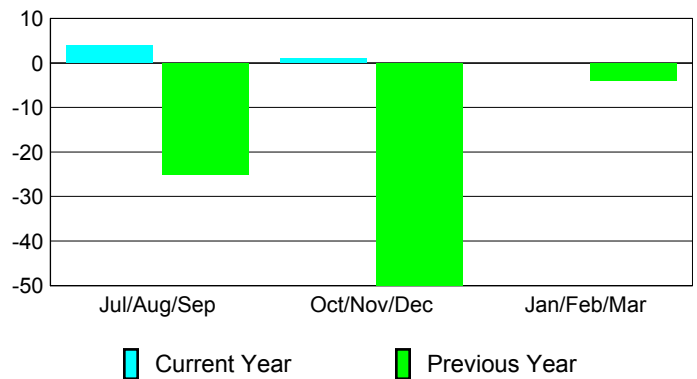

Club Results 2012-2013

Goal, New, Dropped, Gain/Loss

Comparison of Club Gain/Loss

Current Year Compared to the Previous Year

YTD Status Quo Clubs 2012-2013

Status Quo Clubs Compared to Status Quo Members

MEMBERSHIP

Membership Results
2012-2013

Membership
2011-2012

Month	Net Memb Goal	Actual New Memb	Actual Dropped Memb	Gain/Loss of Memb	Gain/Loss of Memb
Jul/Aug/Sep		38	-34	4	-25
Oct/Nov/Dec		37	-36	1	-50
Jan/Feb/Mar					-4
Totals		75	-70	5	-79

Membership Results 2012-2013

Goal, New, Dropped, Gain/Loss

Comparison of Membership Gain/Loss

Current Year Compared to the Previous Year

Gender Comparison 2012-2013

Jan/Feb/Mar

Male

Female