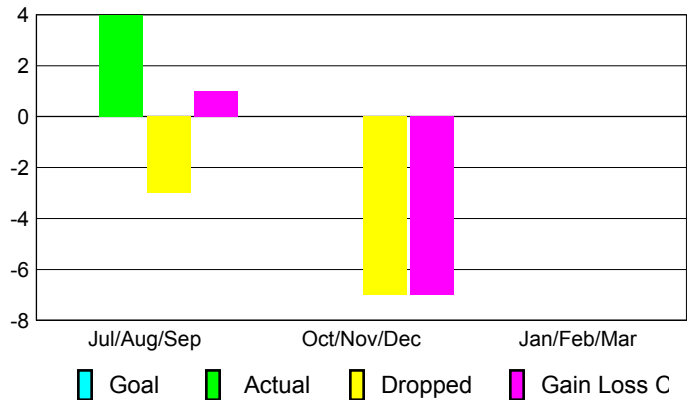

2012-2013 GMT Reports for District (or Undistricted) **District 36 E CALIFORNIA**

GMT: DANA M BIGGS

Location: CALIFORNIA

GMT CA: 1

CLUBS

Club Results
2012-2013

Clubs
2011-2012

Month	New Club Goal	Actual New Clubs	Actual Dropped Clubs	Gain/Loss of Clubs	Gain/Loss of Clubs
Jul/Aug/Sep		0	0	0	0
Oct/Nov/Dec		0	0	0	0
Jan/Feb/Mar					0
Totals		0	0	0	0

Club Results 2012-2013

Goal, New, Dropped, Gain/Loss

MEMBERSHIP

Membership Results
2012-2013

Membership
2011-2012

Month	Net Memb Goal	Actual New Memb	Actual Dropped Memb	Gain/Loss of Memb	Gain/Loss of Memb
Jul/Aug/Sep		4	-3	1	1
Oct/Nov/Dec		0	-7	-7	-3
Jan/Feb/Mar					7
Totals		4	-10	-6	5

Membership Results 2012-2013

Goal, New, Dropped, Gain/Loss

Comparison of Club Gain/Loss

Current Year Compared to the Previous Year

Comparison of Membership Gain/Loss

Current Year Compared to the Previous Year

YTD Status Quo Clubs 2012-2013

Status Quo Clubs Compared to Status Quo Members

Gender Comparison 2012-2013

Jul/Aug/Sep

Oct/Nov/Dec

Jan/Feb/Mar

Male

Female