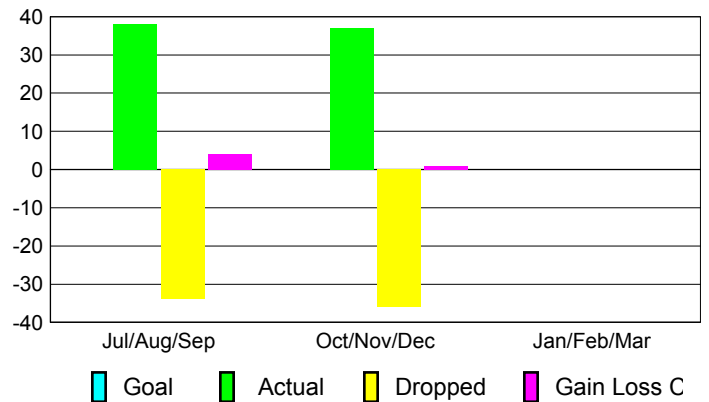

Membership Results 2012-2013

Goal, New, Dropped, Gain/Loss

Comparison of Membership Gain/Loss

Current Year Compared to the Previous Year