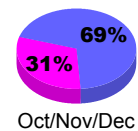

Membership Results
2012-2013

Membership
2011-2012

Month	Net Memb Goal	Actual New Memb	Actual Dropped Memb	Gain/Loss of Memb	Gain/Loss of Memb
Jul/Aug/Sep		38	-34	4	-25
Oct/Nov/Dec		37	-36	1	-50
Jan/Feb/Mar					-4
Totals		75	-70	5	-79

Membership Results 2012-2013

Goal, New, Dropped, Gain/Loss

Comparison of Membership Gain/Loss

Current Year Compared to the Previous Year

Gender Comparison 2012-2013

Jan/Feb/Mar

Male

Female