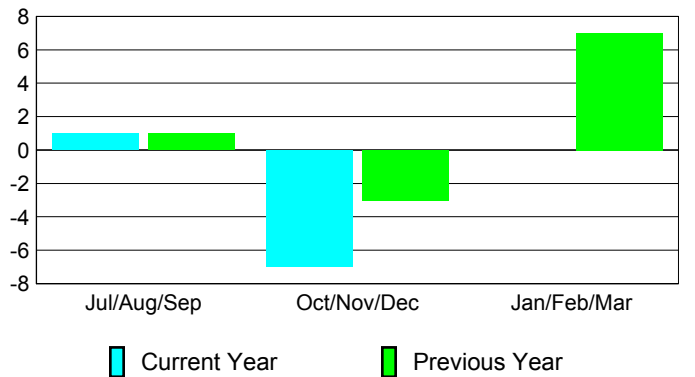

Membership Results 2012-2013

Goal, New, Dropped, Gain/Loss

Comparison of Club Gain/Loss

Current Year Compared to the Previous Year

Comparison of Membership Gain/Loss

Current Year Compared to the Previous Year

YTD Status Quo Clubs 2012-2013

Status Quo Clubs Compared to Status Quo Members

Gender Comparison 2012-2013

Jul/Aug/Sep

Oct/Nov/Dec

Jan/Feb/Mar

Male

Female